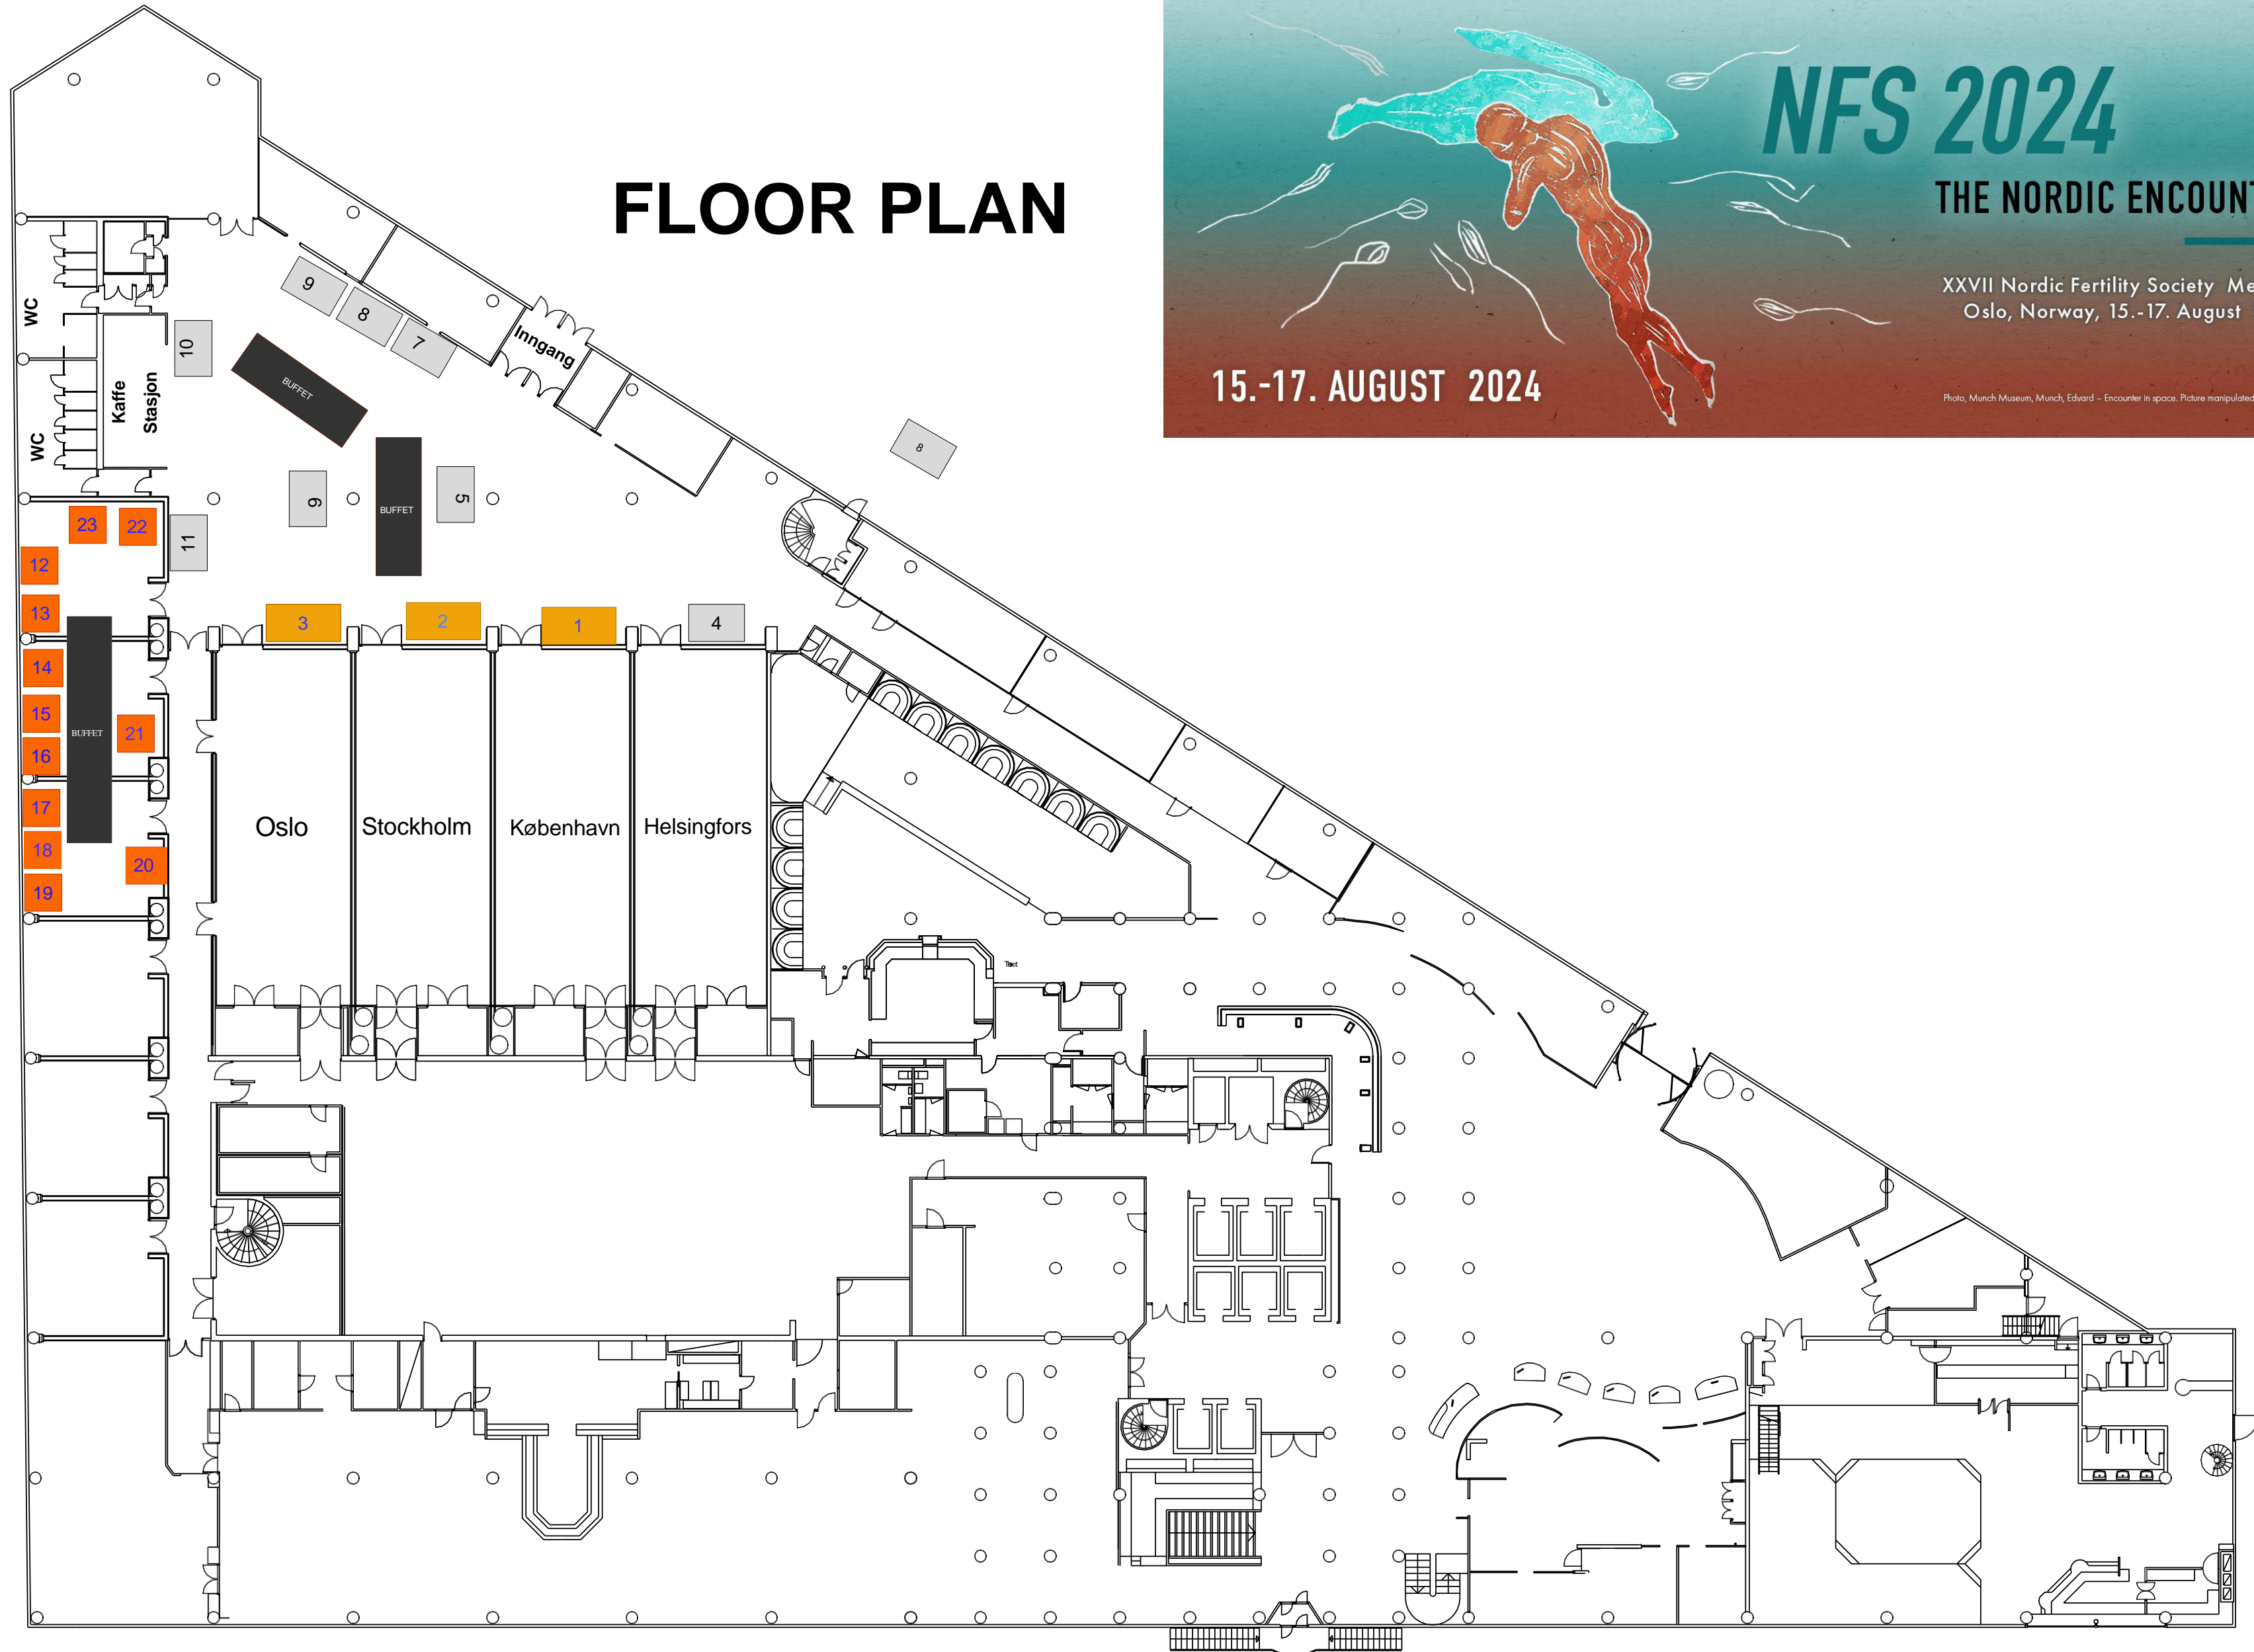

FLOOR PLAN

3 Gold 8 m²
 8 Silver 6 m²
 12 Bronze 4 m²

Overall

30.00 m